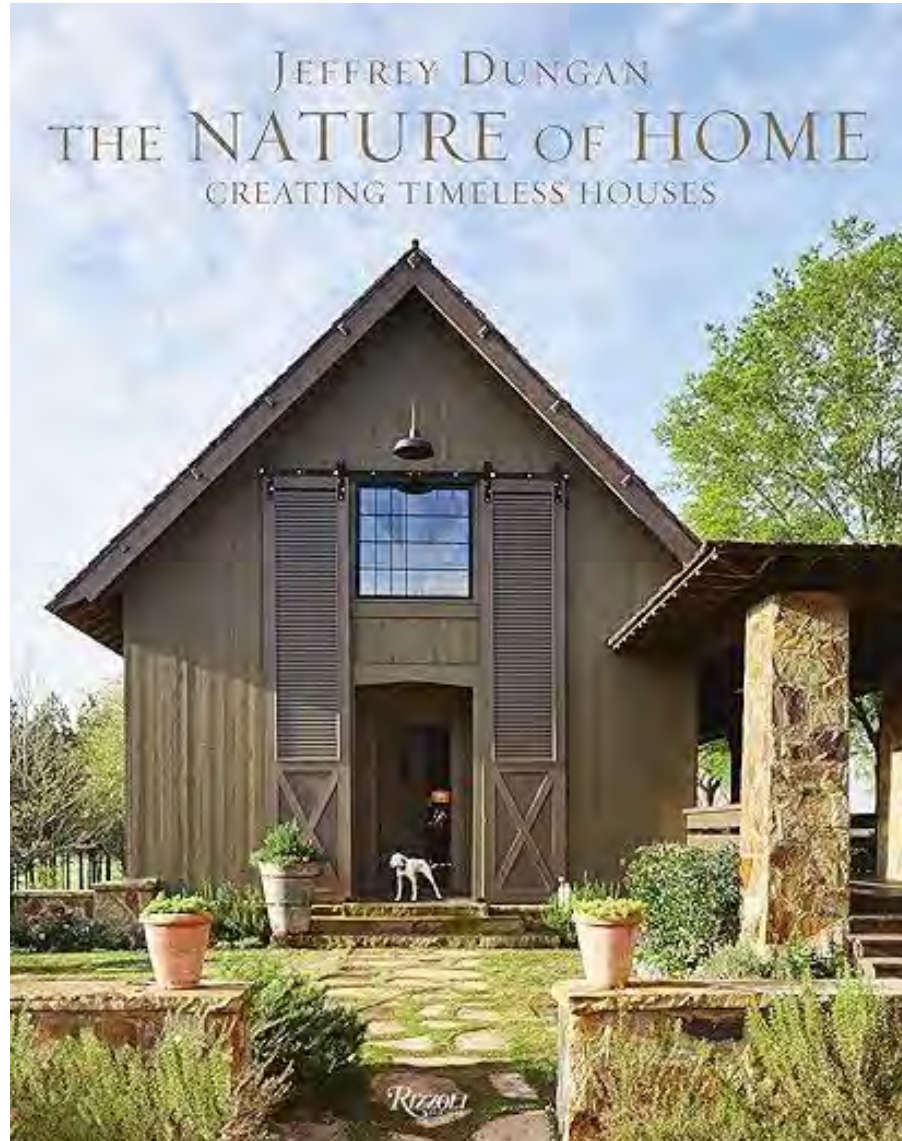

PURE DESIGN HOUSE