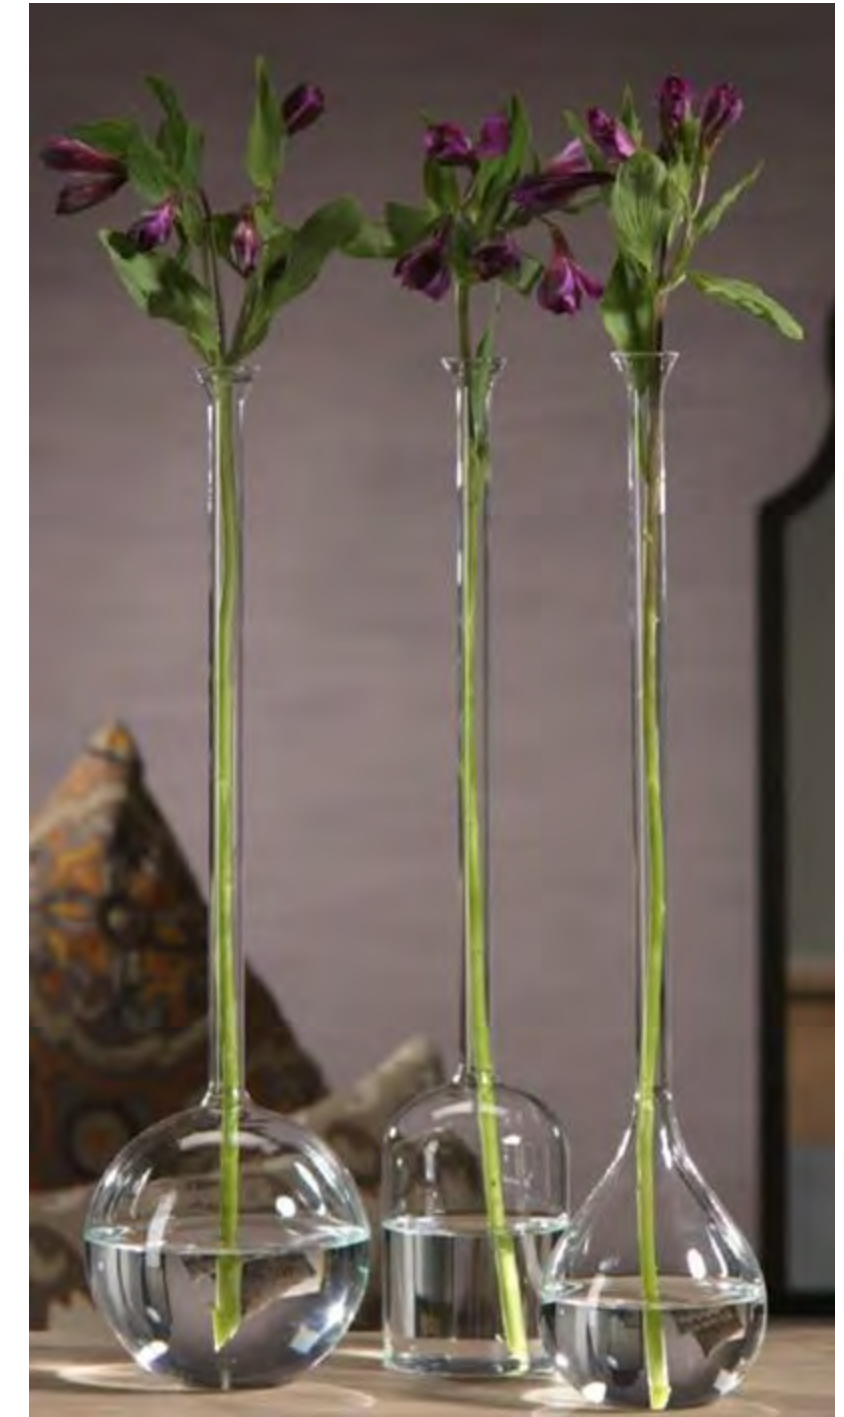

**Petrified Wood Dish**  
**\$75**

**Organic Vase**  
**\$515**

**Acrylic Coaster Set**  
**\$95**

**Cassiel Clear Bowl  
with Jagged Gold Rim**  
Zodax  
**\$40**

**Etched Raised Square  
Box**  
**12"W × 10"D ×  
4"H**  
**\$300**

**Dark Amber Vase**  
**8.25"**  
**\$75**

**Dark Amber Vase**  
**6.25"**  
**\$53**

**Set of 3 Tall Glass Vases with  
Stems**  
**Noah J & Co**  
**\$196**